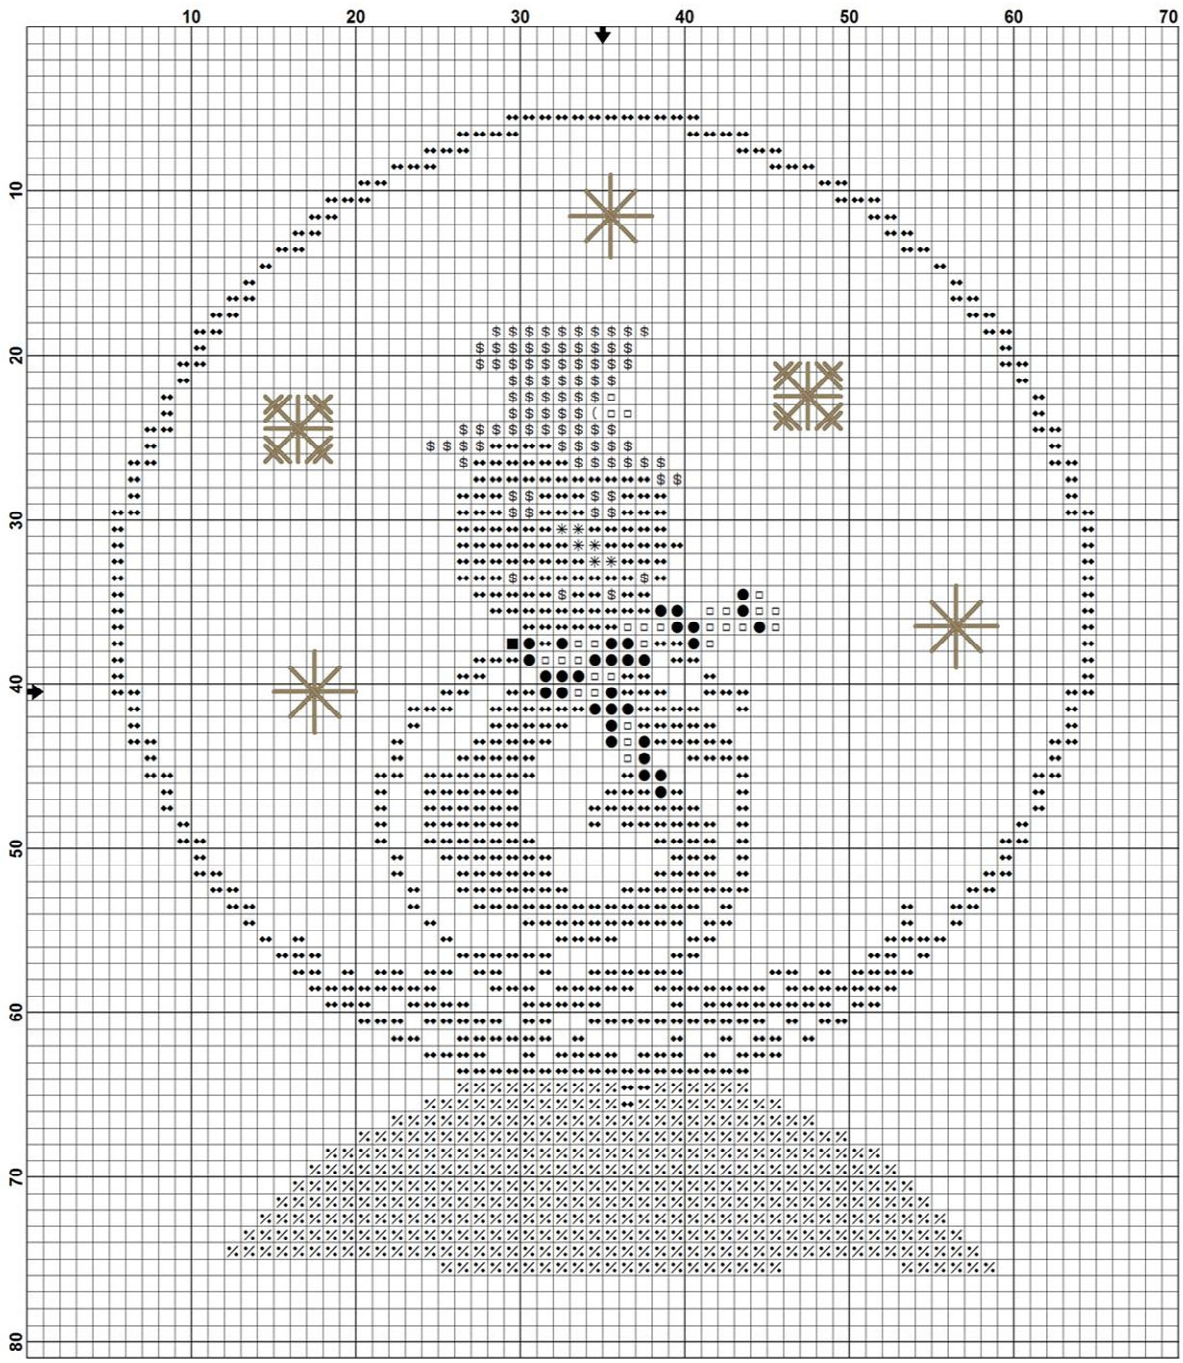

Snow Globe Series

Frosty is here!

Floss Used for Full Stitches:

| Symbol | Strands | Type | Number |
|--------|---------|------|--------|
| █ | 2 | DMC | 310 |
| █ | 2 | DMC | 433 |
| █ | 2 | DMC | 335 |
| █ | 2 | DMC | 976 |
| █ | 2 | DMC | 746 |
| █ | 2 | DMC | 341 |
| █ | 2 | DMC | 3348 |
| █ | 2 | DMC | 612 |

Floss Used for Specialty Stitches:

| Symbol | Strands | Type | Number | Color |
|--------|---------|------|--------|-----------|
| Rice | 2 | DMC | 746 | Off White |

Aurymark™